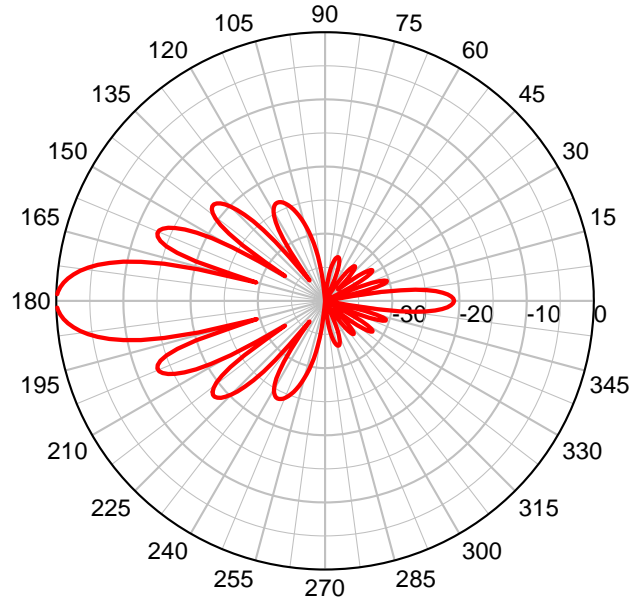

# ODR9-2400T120K Antenna

Omni Tri-Relector Kit for 120 degree Beamwidth  
used with 9 dBi Omni Directional Antenna  
2400-2485 MHz

**ODR-2400T120K – Elevation Plot**

**ODR-2400T120K – Azimuth Plot**