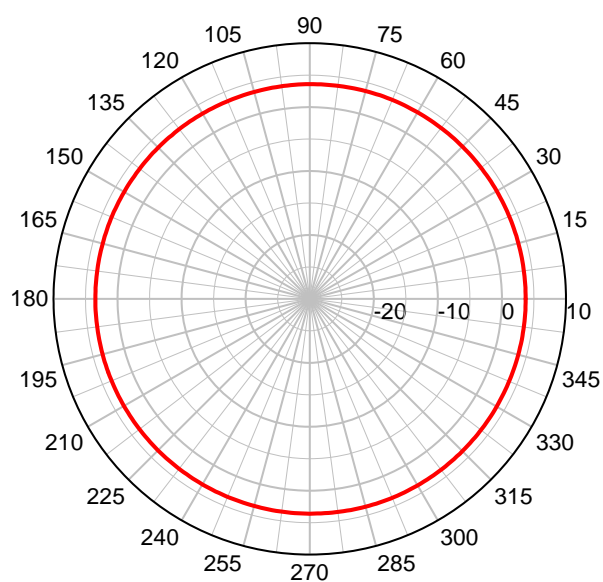

MG0-U15-XX2X

Mobile Magnet Tri Band Surface Mount

US Cell/PCS

824-894 MHz & 1850-1990 MHz with GPS

MG0 @ 900 MHz – Elevation Plot

MG0 @ 1900 MHz – Elevation Plot

MG0 @ 900 MHz – Azimuth Plot

MG0 @ 1900 MHz – Azimuth Plot