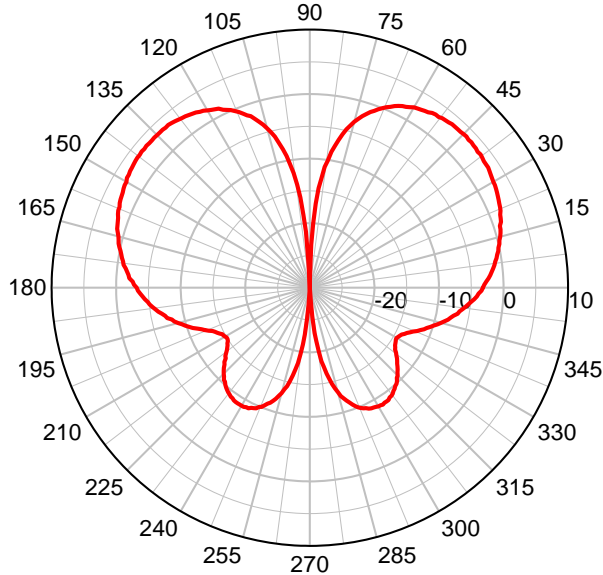

MG0-U15-XX2X

Mobile Magnet Tri Band Surface Mount

US Cell/PCS

824-894 MHz & 1850-1990 MHz with GPS

MG0 @ 900 MHz – Elevation Plot

MG0 @ 1900 MHz – Elevation Plot

MG0 @ 900 MHz – Azimuth Plot

MG0 @ 1900 MHz – Azimuth Plot