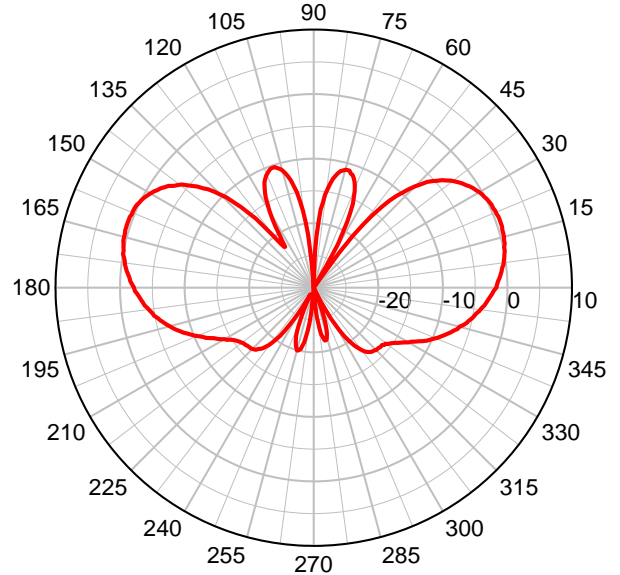

MG0-U15-XX2X

Mobile Magnet Tri Band Surface Mount

US Cell/PCS

824-894 MHz & 1850-1990 MHz with GPS

MG0 @ 900 MHz – Elevation Plot

MG0 @ 1900 MHz – Elevation Plot

MG0 @ 900 MHz – Azimuth Plot

MG0 @ 1900 MHz – Azimuth Plot